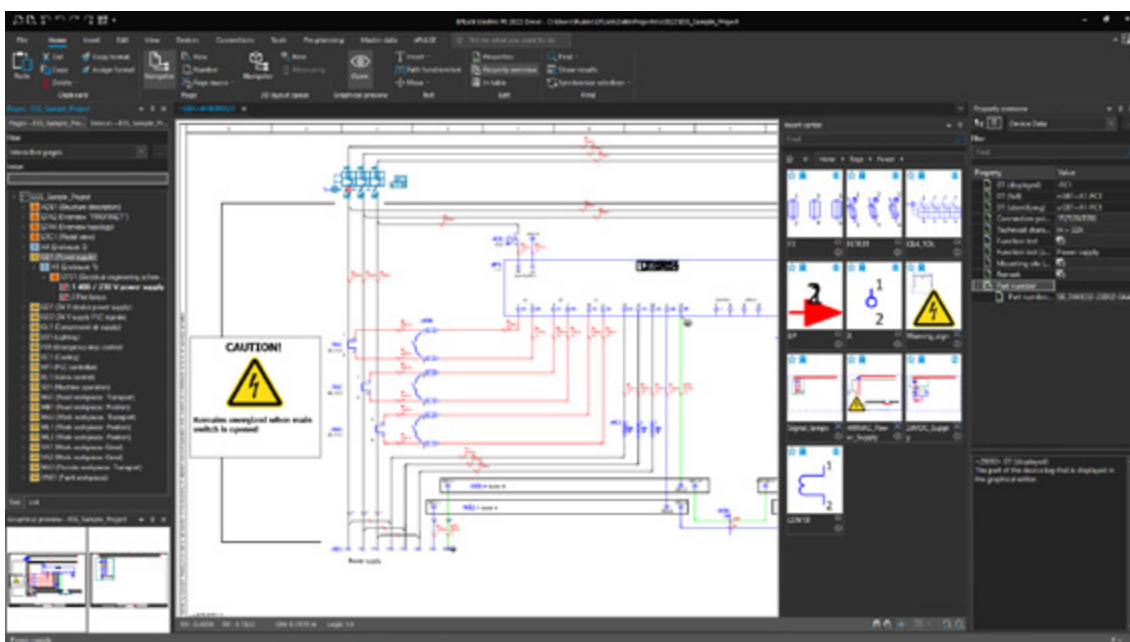

EPLAN Platform 2022 Consulting Workshop

A modern design, an intuitive user interface, a wide range of new functions, clever connections to the cloud and much, much more:

So that you can make the absolute most of the additional value Platform 2022 brings, we're pleased to be offering our professional expertise to support you update.

The topics and goals of the two-day workshop:

- Professional installation and setup of the new EPLAN Platform 2022
- How to take advantage of the new potential the new features bring
- Familiarise yourself with the new, modern EPLAN environment
- How to become productive within the new engineering environment

Details of what we work together on:

- Individualised configuration and guidance on working with EPLAN Platform 2022, including cloud solutions
- IT implementation
- Adapting to new workflow processes
- Setup of the new device database according to the needs of its users
- Merge database from previous versions
- Setting up your user roles (rights management)
- How to use the new functions
- Tips & Tricks for using the new EPLAN Platform 2022